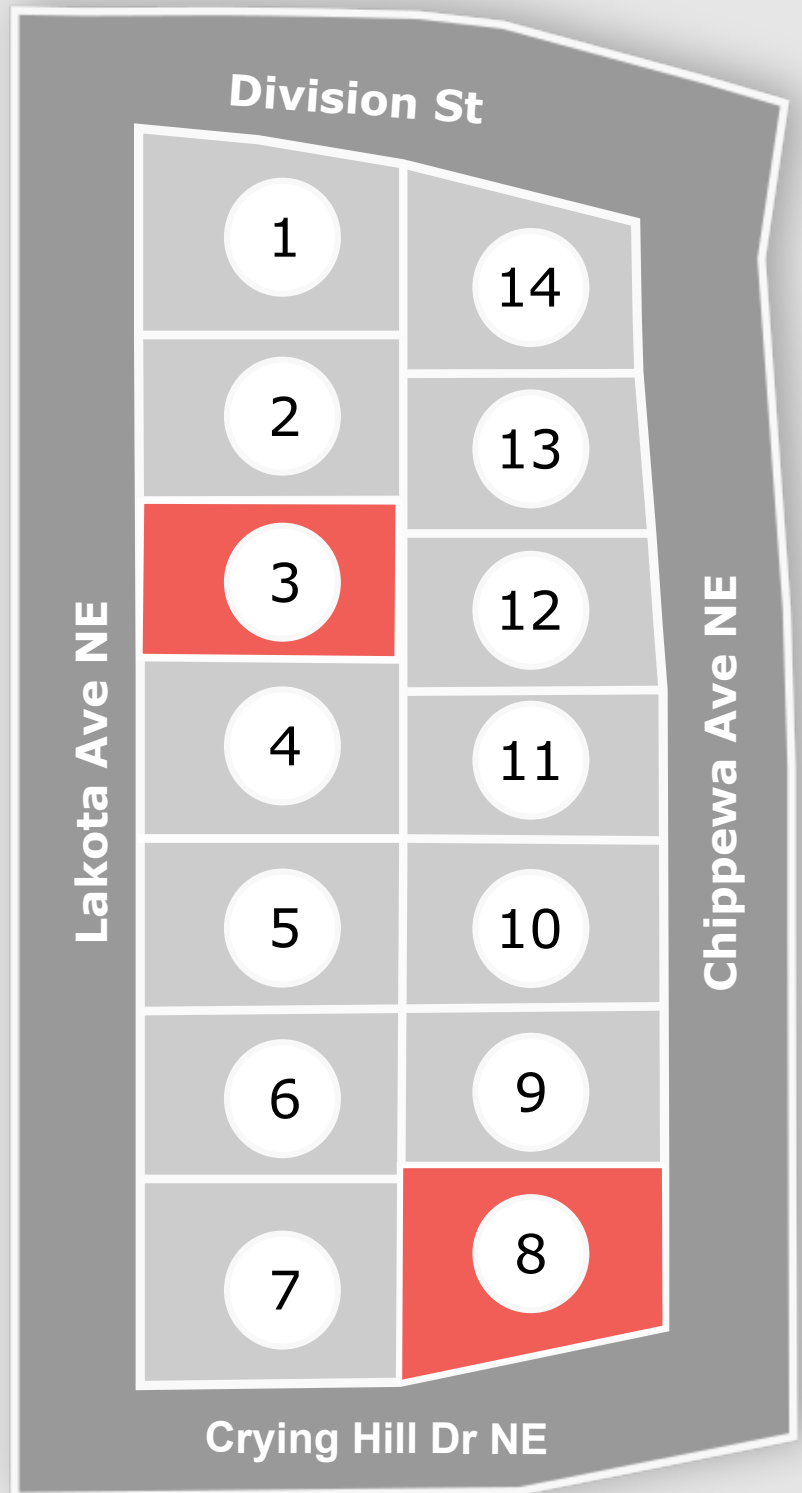

Crying Hill

 **AVAILABLE**

 **SOLD**

Jessica Silha

REALTOR®

C: 701.595.9008

jessica.silha@investcore.com

trademark 
REALTY