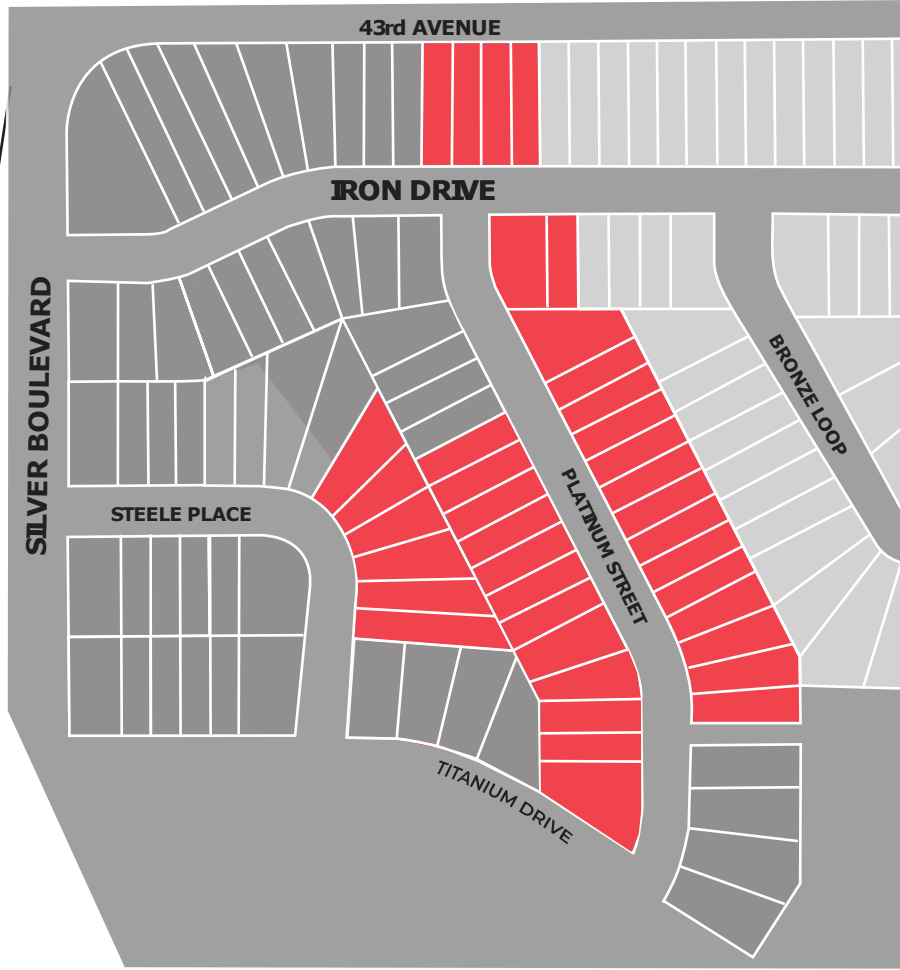

Silver Ranch

Twin Home Lots

 AVAILABLE

 SOLD

Kirsten Thomson

REALTOR®

C: 701426.0971

kirsten.thomson@investcore.com