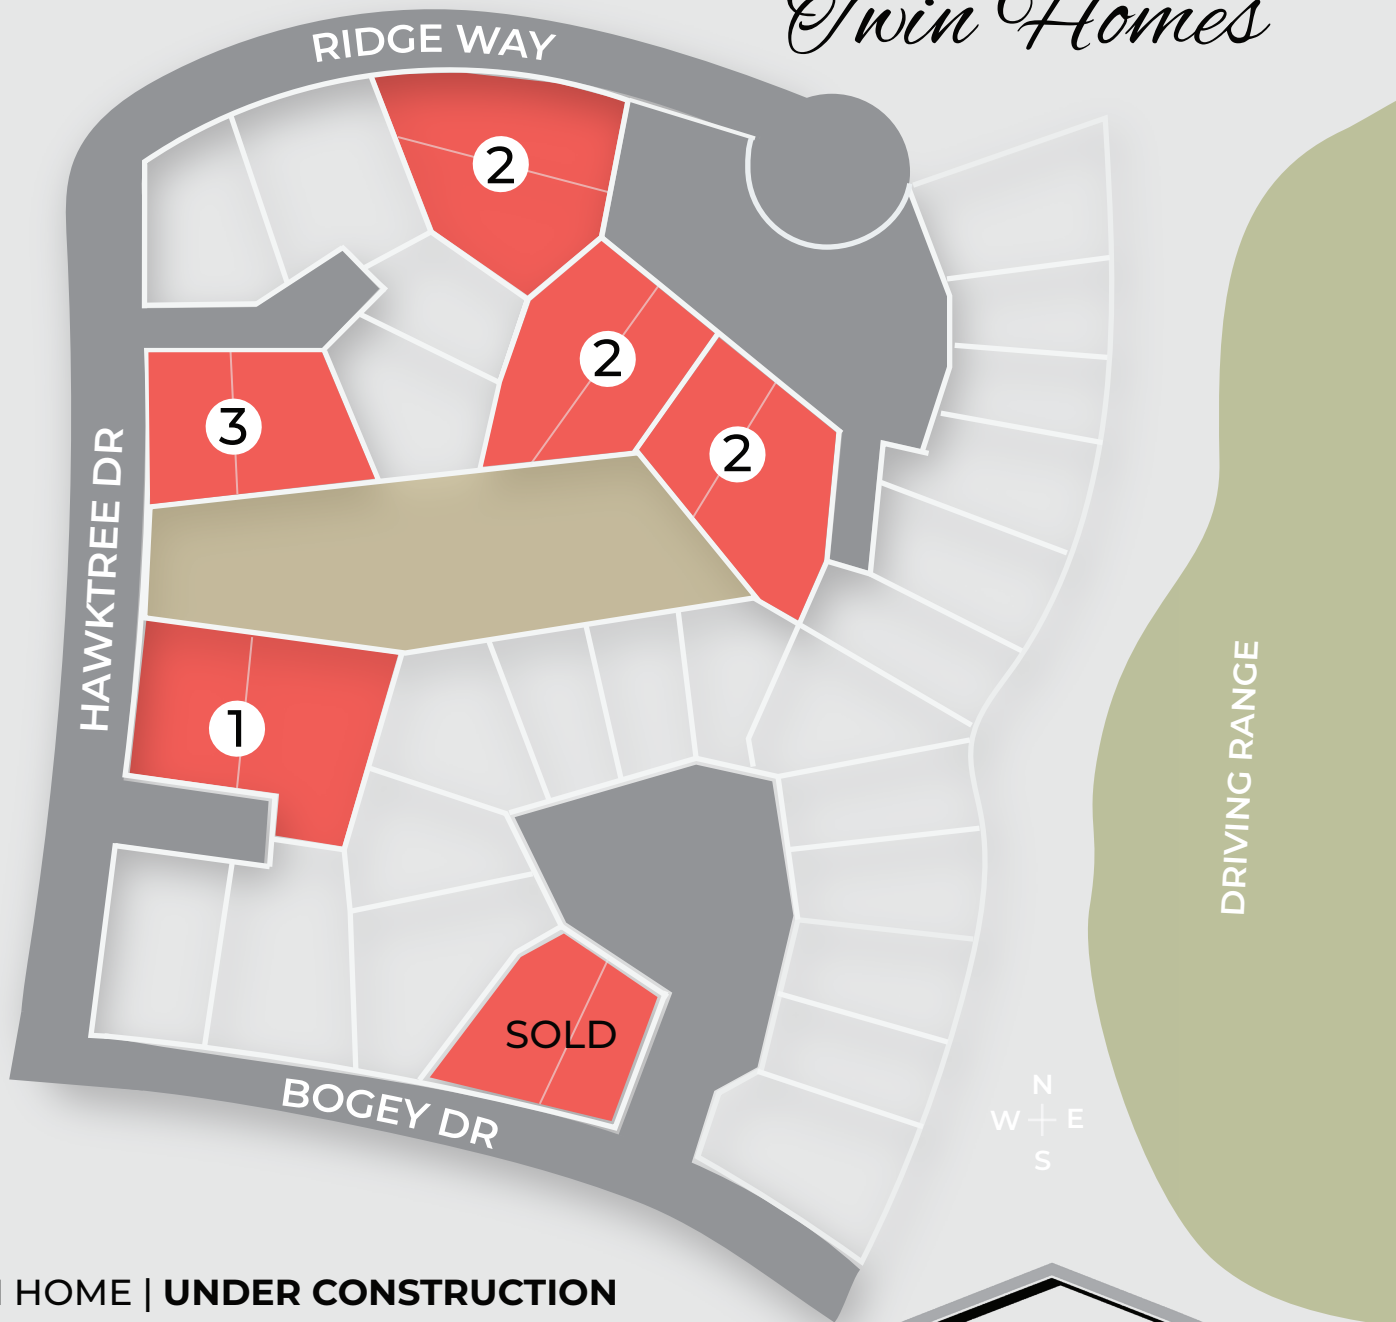

THE RIDGE AT HAWKTREE

Twin Homes

- 1 TWIN HOME | **UNDER CONSTRUCTION**
- 2 RANCH WALKOUT LOT | **AVAILABLE**
- 3 PATIO LOT | **AVAILABLE**

Kirsten Thomson

REALTOR®

C: 701.426.0971

kirsten.thomson@investcore.com